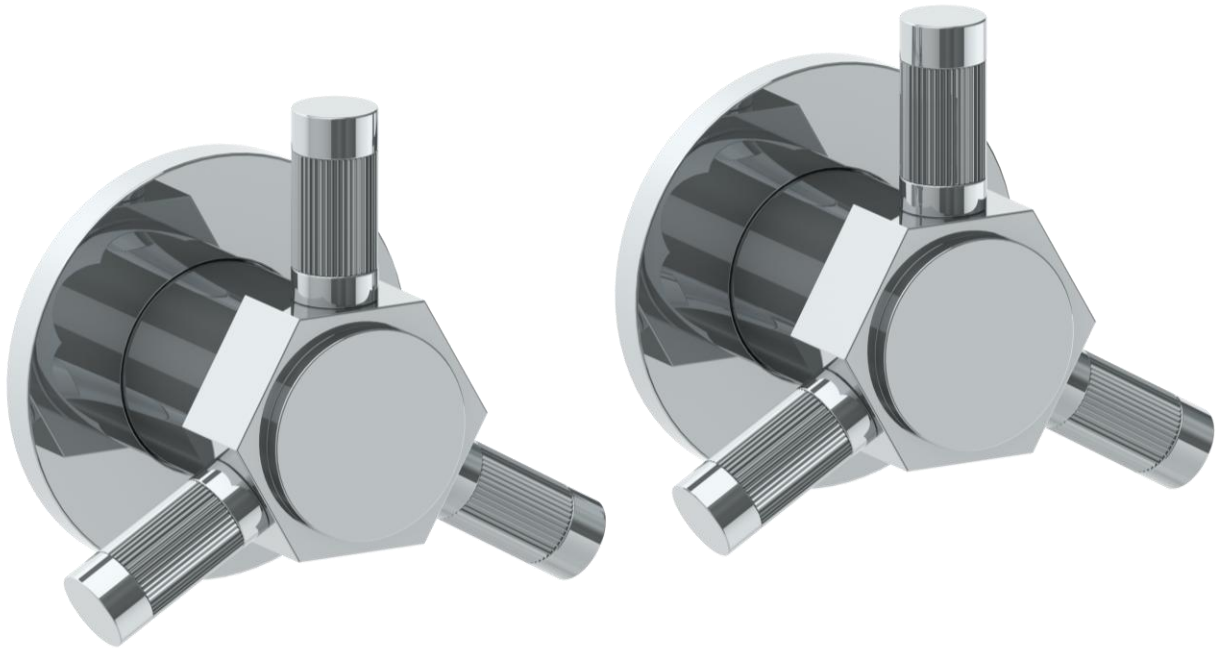

**111-WTR2-SP4**

Wall Mounted Trim with Alignment Kit  
For use with SS-506 concealed rough

**WATERMARK** DESIGNS 3/12/2018

**111-WTR2-SP5**

Wall Mounted 2-Valve Shower Trim  
Includes Alignment Kit  
Requires SS-506 concealed rough