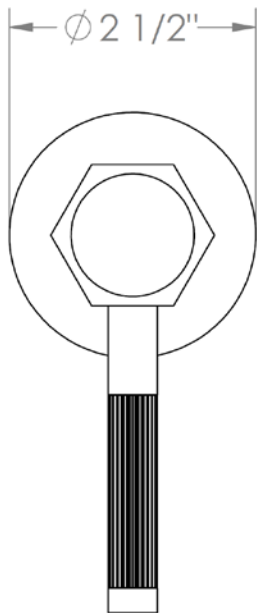

**111-WTR2-SP4**

Wall Mounted Trim with Alignment Kit  
For use with SS-506 concealed rough

**WATERMARK** DESIGNS 3/12/2018

**111-WTR2-SP5**

Wall Mounted 2-Valve Shower Trim  
Includes Alignment Kit  
Requires SS-506 concealed rough