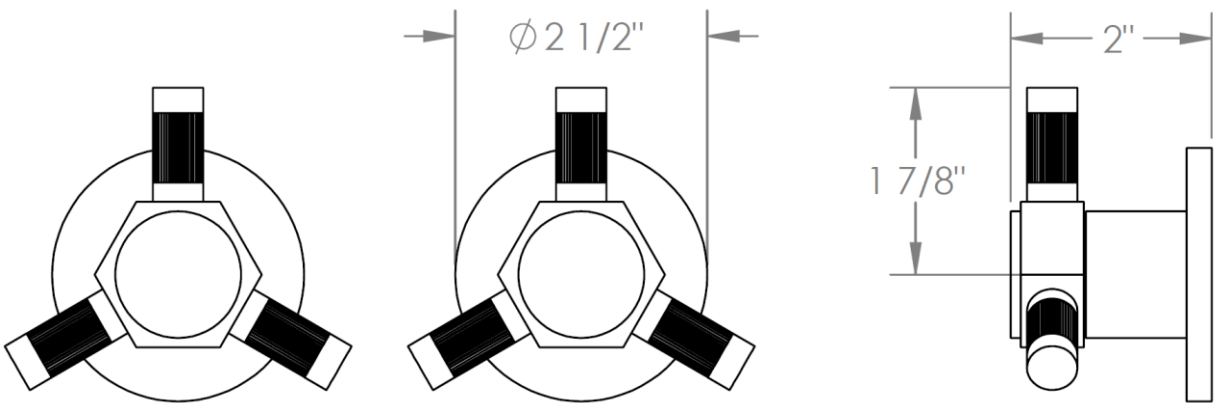

**111-WTR2-SP4**

Wall Mounted Trim with Alignment Kit  
For use with SS-506 concealed rough

**WATERMARK** DESIGNS 3/12/2018

**111-WTR2-SP5**

Wall Mounted 2-Valve Shower Trim  
Includes Alignment Kit  
Requires SS-506 concealed rough