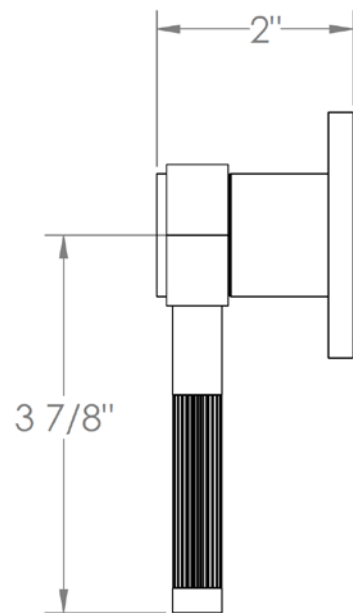

**111-WTR2-SP4**

Wall Mounted Trim with Alignment Kit  
For use with SS-506 concealed rough

**WATERMARK** DESIGNS 3/12/2018

**111-WTR2-SP5**

Wall Mounted 2-Valve Shower Trim  
Includes Alignment Kit  
Requires SS-506 concealed rough